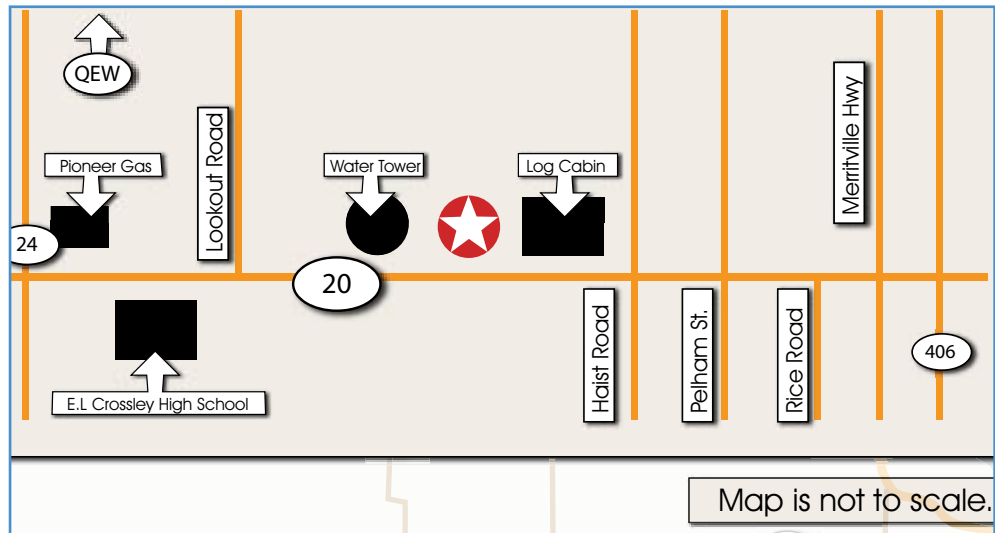

From Welland: Take South Pelham Rd heading North, to Highway 20. Turn left (West) on Highway 20 to the Fonthill Professional Plaza.

From Port Colborne: Take Highway 58 (Prince Charles Drive). Turn left (West) on Lincoln Street. Turn right (North) on South Pelham Rd and left (West) on Highway 20 to the Fonthill Professional Plaza.

From Niagara on the Lake:

Option 1: Lakeshore Rd to Bunting. Left on Bunting to Welland Avenue. Turn Right on Welland Avenue, Left on Geneva, Left on Westchester and Right onto 406. Take 406 South to Highway 20. On Highway 20 travel West through Fonthill to the Fonthill Professional Plaza.

Option 2: Take Carlton Rd, Left on Bunting to Welland Avenue. Turn Right on Welland Avenue, Left on Geneva, Left on Westchester and Right onto 406. Take 406 South to Highway 20. On Highway 20 travel West through Fonthill to the Fonthill Professional Plaza.